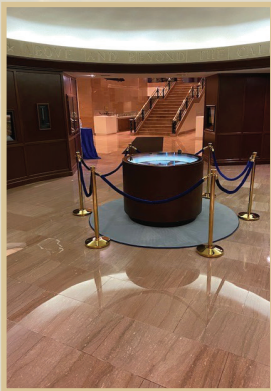

THE WALSH-RECKORD HALL OF STATES

This dramatic conference and reception room was dedicated in September 1991 to the memory of two 20th century heroes of the National Guard
★ Major General Ellard Walsh (Minnesota) and Lieutenant General Milton Reckord (Maryland).

THE MEDAL OF HONOR GALLERY

The Medal of Honor Gallery is an impressive round room, at the entrance to the Walsh-Reckords Hall of States, that honors the heroism of National Guard members, who have been awarded the

Medal of Honor. The gallery includes a state-by-state Honor Roll of National Guard recipients, dioramas depicting events for which the Medal of Honor was awarded and a display case of Medal of Honor.

Host Your Event in a Space of National Significance